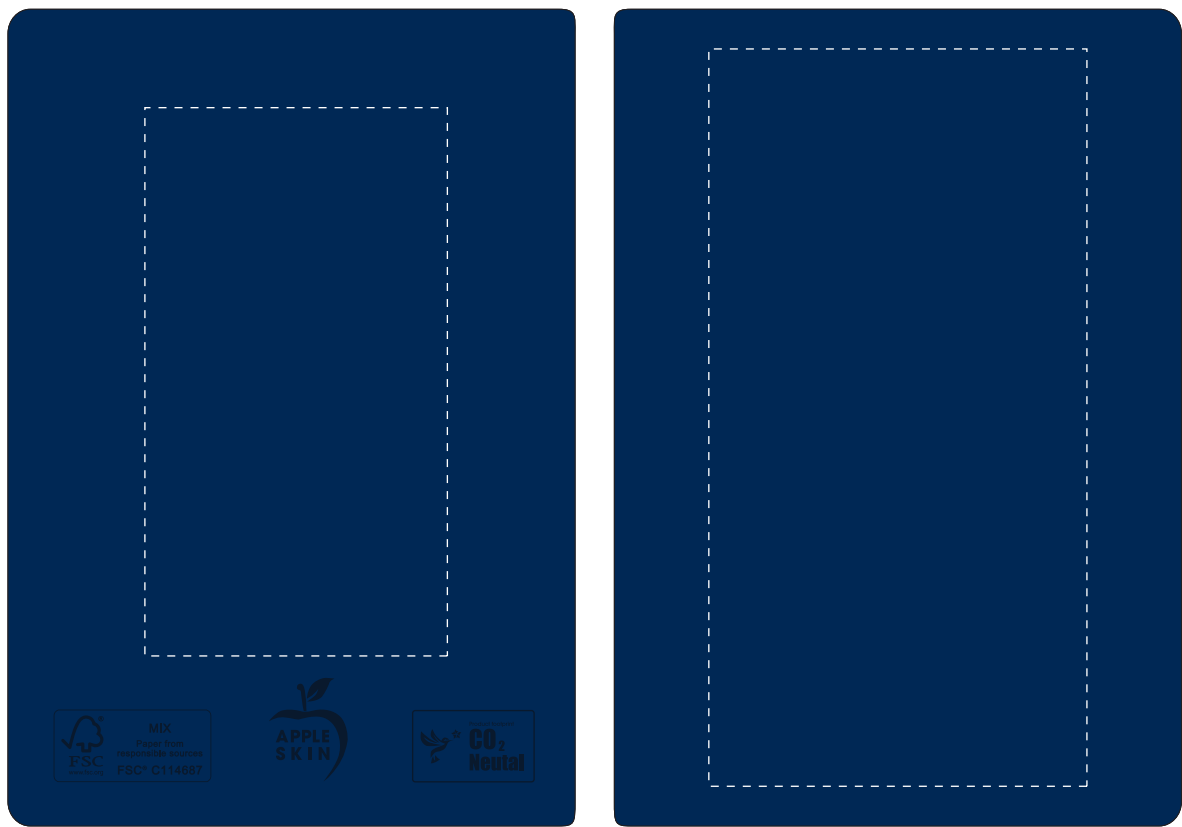

Your Ref:	Quantity:	Product Code: QS1000
Our Ref:	Version: 1	Product Colour:NAVY BLUE

PRINTING CONCERNS:

PRODUCT INFO: DUE TO THE NATURE OF THE PRODUCT THE PRINT POSITION MAY VARY BY 2 - 3 MM

We stock this item in the following colours

PANTONE REFERENCE(S)

- Colour 1
- Colour 1
- Colour 1
- Colour 1

Product Image for visualisation
- colours may vary

ARTWORK SCALE 50%

- CENTRED TO PRINT AREA
- CENTRED TO NOTEBOOK

The dashed line is to demonstrate print area and will not appear on your printed item

To proceed, please approve visual via the online system.

ARTWORK SCALE 100%
Max print area: 195mm x 100mm

ARTWORK SCALE 100%
Max print area: 145mm x 80mm